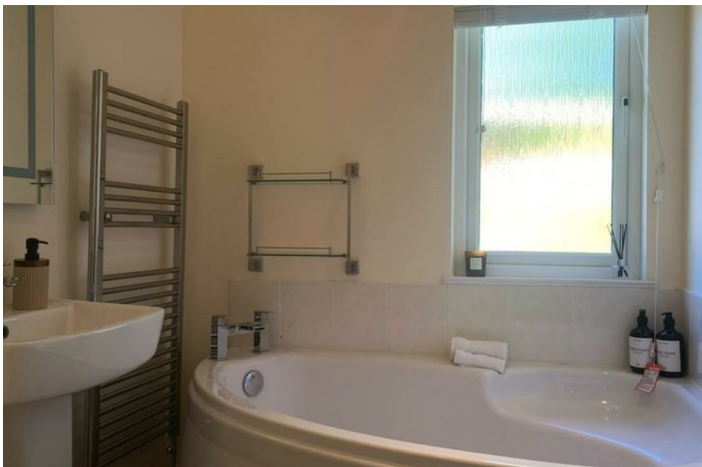

Two bedroom Reiver Elgin holiday lodge located on the prestigious 5\* site of Fallbarrow Holiday Park. Amenities included: Axle jacks, Double glazing and central heating., Electricity and Gas safety checks, Fire extinguisher and smoke alarm, Siting and connections included, VAT and Water connection.